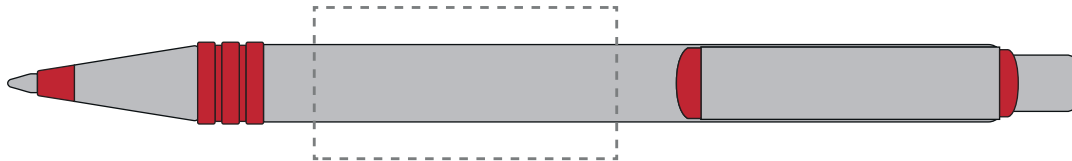

Your Ref:	Quantity:	Product Code: TPC841001
Our Ref:	Version: 1	Product Colour: RED

PRINTING CONCERNS:

We stock this item in the following colours

**PANTONE REFERENCE(S)**

- Colour 1
- Colour 2
- Colour 3
- Colour 4

ARTWORK SCALE 100%

ARTWORK SCALE 100%

Front Print Area:
40mm x 20mm

Product Image for visualisation
- colours may vary

The dashed line is to demonstrate print area and will not appear on your printed item